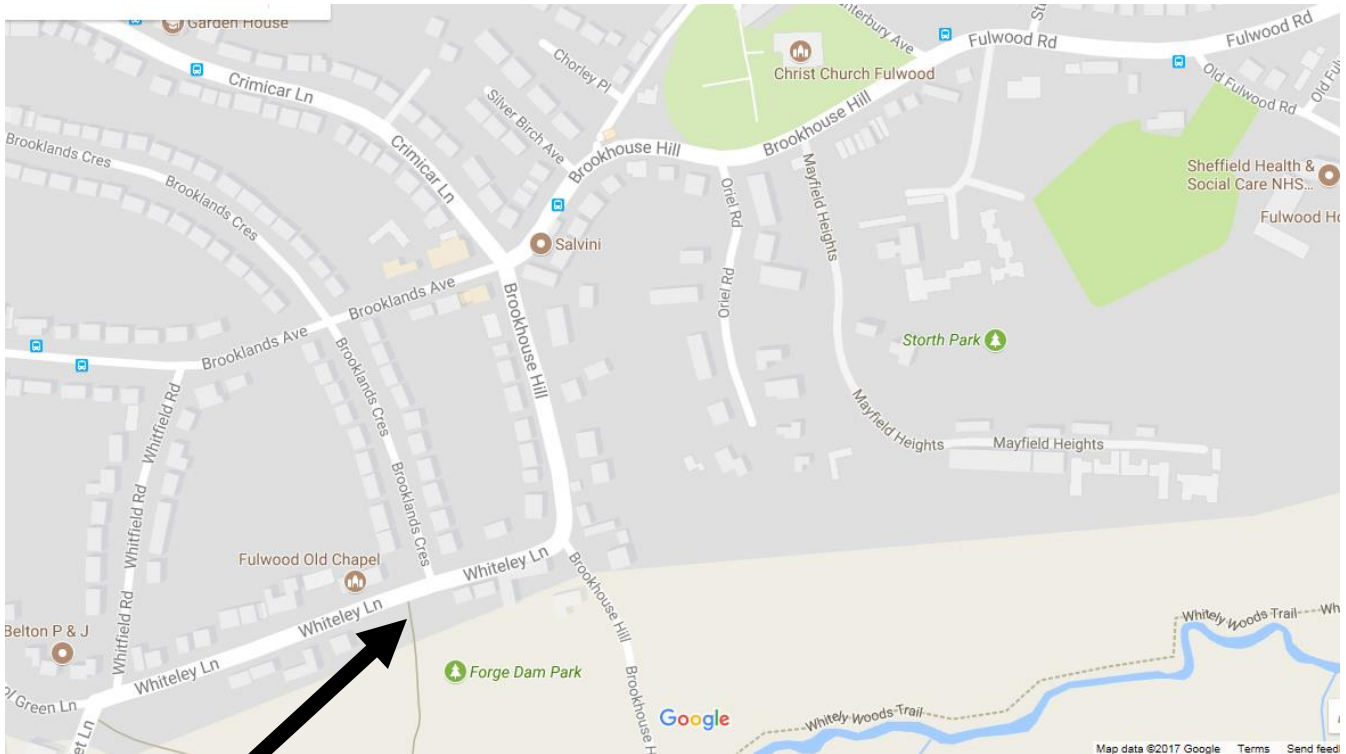

Padley Pilgrimage Thursday 13th July, 8am start from Forge Dam

Meeting Point: 7.55am on grass area accessed via metal gate on Whiteley Lane – almost directly opposite bottom of Brooklands Crescent, S10 4GE